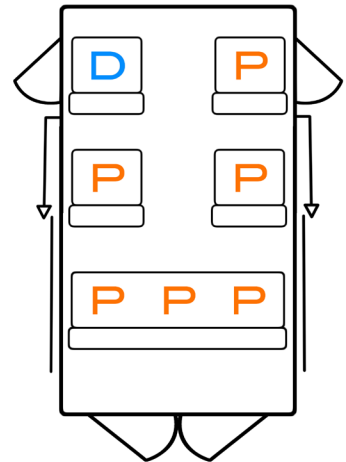

## VEHICLE EQUIPMENT

- DVD ENTERTAINMENT WITH WIRELESS HEADPHONES
- GUIDE SYSTEM
- EASY ACCESS FROM BOTH SIDES
- TRAILER HITCH
- TINTED GLASS
- GPS NAVIGATION
- CURTAINABLE WINDOWS
- ALL SEAT ADJUSTABILITY
- MEETING ROOM CONFIGURATION WITH DESK

FRONT

D=DRIVER

REAR

P=PASSENGER